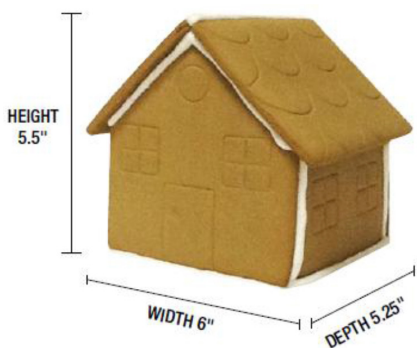

Gingerbread 2018

PLEASE NOTE:

- Gingerbread items are NOT guaranteed against breakage
- All sizes are approximate
- Sold in cases only

Order By
July 27th

CASE COST MSRP \$4.83 Each
\$49.77 MSRP \$87.00 Case
FOB Ft. Wayne

Gingerbread 6pc House
6 x 5 1/4 x 5 1/2", 18/case
79-4000

Pricing does not include shipping.

Due to the fragile nature of the gingerbread CK Products recommends all Gingerbread orders ship LTL (truck). For any questions call 1-888-484-2517 to speak with a customer service representative for details.

Gingerbread 10pc House
7 x 6 3/4 x 6 1/2", 16/case
79-4001

CASE COST
\$66.36

MSRP \$7.36 Each
MSRP \$117.78 Case
FOB Ft. Wayne

CASE COST
\$58.42

MSRP \$4.94 Each
MSRP \$103.74 Case
FOB Ft. Wayne

Giant Gingerbread Man
7 x 10 1/2", 21/case
On foil pad.
79-4002